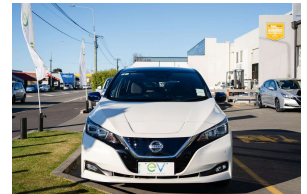

# 2019 Nissan LEAF X 40kWh with Pro Pilot