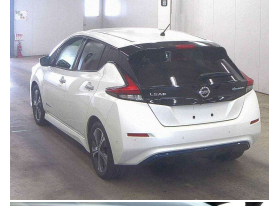

# 2017 Nissan LEAF G 40kWh Pro Pilot, 360 Camera