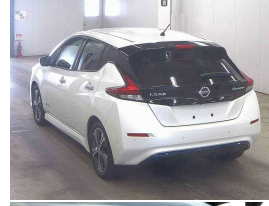

# 2017 Nissan LEAF G 40kWh Pro Pilot

# \$17,990

Finance may be available on this vehicle. Ask one of our friendly staff for more information.

Gain peace of mind with Mechanical Breakdown Insurance. Ask us how.

Body  
5 door, Hatchback

Odometer  
47,628 km