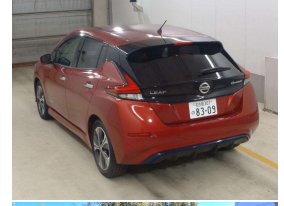

2018 Nissan LEAF X 40kWh

VEHICLE INFORMATION

Cash Price

Includes GST
Excludes on-road costs of \$500

\$17,990

Finance may be available on this vehicle.
Ask one of our friendly staff for more information.

MARAC

Gain peace of mind with Mechanical Breakdown Insurance. Ask us how.

Body
5 door, Hatchback

Odometer
59,504 km

Engine
0 cc

Fuel Type
Electric

Transmission
Auto

Wheels
17.0000"

VIN
7AT0DH8KX24021458

Reg No.
-

Ext Colour
Cayenne Red

History
-

Seats
5 seats, Cloth

Interior
Black

Audio
-

Stock ID
5403

Exterior Features