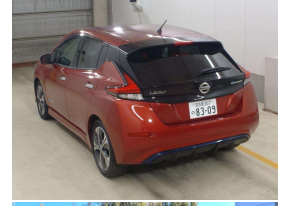

2018 Nissan LEAF X 40kWh

VEHICLE INFORMATION

Cash Price

Includes GST
Excludes on-road costs of \$500

\$18,990

Finance may be available on this vehicle. Ask one of our friendly staff for more information.

MARAC

Gain peace of mind with Mechanical Breakdown Insurance. Ask us how.

Body

5 door, Hatchback

Odometer

59,504 km

Engine

0 cc

Fuel Type

-

Ext Colour

Cayenne Red

History

-

Seats

5 seats, Cloth

Interior