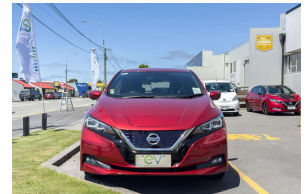

2017 Nissan LEAF G 40kWh Pro Pilot, 360 Camera

VEHICLE INFORMATION

Cash Price

Includes GST
Excludes on-road costs of \$500

\$18,990

Finance may be available on this vehicle. Ask one of our friendly staff for more information.

MARAC

Gain peace of mind with Mechanical Breakdown Insurance. Ask us how.

Body
5 door, Hatchback

Odometer
61,000 km

Engine
0 cc

Fuel Type
Electric

Transmission
Auto

Wheels
17.0000"