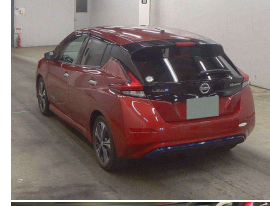

2017 Nissan LEAF G 40kWh Pro Pilot

VEHICLE INFORMATION

Cash Price

Includes GST
Excludes on-road costs of \$500

\$18,990

Finance may be available on this vehicle. Ask one of our friendly staff for more information.

Gain peace of mind with Mechanical Breakdown Insurance. Ask us how.

Body
5 door, Hatchback

Odometer
61,000 km

Engine
0 cc

Fuel Type
Electric

Transmission
Auto

Wheels
17.0000"

VIN
7AT0DH8KX24009762

Reg No.

-

Ext Colour
Cayenne Red

History

-

Seats
5 seats, Cloth

Interior
Black

Audio