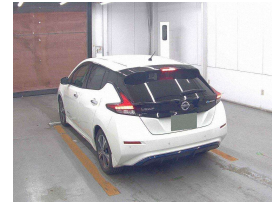

2019 Nissan LEAF X 40kWh with Pro Pilot

VEHICLE INFORMATION

Cash Price

Includes GST
Excludes on-road costs of \$500

\$16,990

Finance may be available on this vehicle. Ask one of our friendly staff for more information.

MARAC

Gain peace of mind with Mechanical Breakdown Insurance. Ask us how.

Body

5 door, Hatchback

Odometer

74,000 km

Engine

0 cc