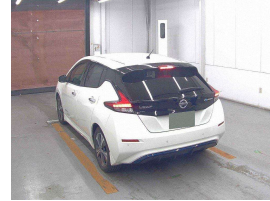

2019 Nissan LEAF X 40kWh

VEHICLE INFORMATION

Cash Price

Includes GST
Excludes on-road costs of $500

$16,990

Finance may be available on this vehicle. Ask one of our friendly staff for more information.

MARAC

Gain peace of mind with Mechanical Breakdown Insurance. Ask us how.

Body

5 door, Hatchback

Odometer

74,000 km

Engine

0 cc

Fuel Type

Electric

Transmission

Auto

Wheels

17.0000"

VIN

-

Reg No.

-

Ext Colour

Glacier Pearl

History

-

Seats

5 seats, Cloth

Interior

Black

Audio

-

Stock ID

5756

Exterior Features

Interior Features

- » Heated Seats
- » Reversing Camera

Mechanical Features

- » Cruise Control