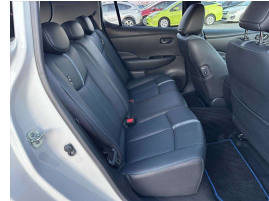

2019 Nissan LEAF G E+ 62kWh Leather Seats and

VEHICLE INFORMATION

Cash Price

Includes GST
Excludes on-road costs of $500

$29,990

Finance may be available on this vehicle. Ask one of our friendly staff for more information.

Gain peace of mind with Mechanical Breakdown Insurance. Ask us how.

Body
5 door, Hatchback

Odometer
10,891 km

Engine
0 cc

Fuel Type
Electric

Transmission
Auto

Wheels
17.0000", Alloy

VIN
-

Reg No.
-

Ext Colour
Pearl White

History
-

Seats
5 seats, Leather / Cloth

Interior
Black

Audio
-

Stock ID
5826

Exterior Features

Interior Features

» Heated Seats

Mechanical Features

» ESC