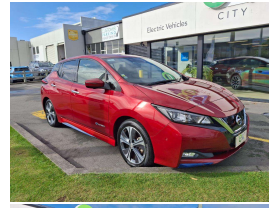

2017 Nissan LEAF G 40kWh Pro Pilot, 360 Camera

VEHICLE INFORMATION

Cash Price

Includes GST
Excludes on-road costs of \$500

\$17,990

Finance may be available on this vehicle. Ask one of our friendly staff for more information.

MARAC

Gain peace of mind with Mechanical Breakdown Insurance. Ask us how.

Body
5 door, Hatchback

Odometer
53,681 km

Engine
0 cc

Fuel Type
Electric

Transmission
Auto

Wheels
17.0000"

VIN
7AT0DH8KX25001447

Reg No.
-

Ext Colour
Cayenne Red

History
-

Seats
5 seats, Cloth

Interior
Black

Audio
-

Stock ID
5827