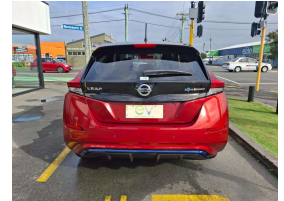

2017 Nissan LEAF G 40kWh Pro Pilot, 360 Camera

VEHICLE INFORMATION

Cash Price

Includes GST
Excludes on-road costs of \$500

\$17,990

Finance may be available on this vehicle. Ask one of our friendly staff for more information.

MARAC

Gain peace of mind with Mechanical Breakdown Insurance. Ask us how.

Body
5 door, Hatchback

Odometer
53,681 km

Engine
0 cc

Fuel Type
Electric

Transmission
Auto

Wheels
17.0000"