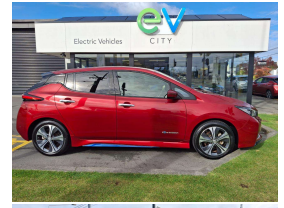

2017 Nissan LEAF G 40kWh Pro Pilot, 360 Camera

VEHICLE INFORMATION

Cash Price

Includes GST
Excludes on-road costs of \$500

\$17,990

Finance may be available on this vehicle. Ask one of our friendly staff for more information.

MARAC

Gain peace of mind with Mechanical Breakdown Insurance. Ask us how.

Body
5 door, Hatchback

Odometer
53,681 km

Engine
0 cc

Fuel Type
Electric

Transmission
Auto

Wheels
17.0000"