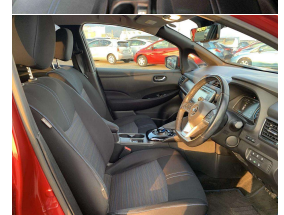

2017 Nissan LEAF G 40kWh Pro Pilot, 360 Camera

VEHICLE INFORMATION

Cash Price

Includes GST
Excludes on-road costs of \$500

\$17,990

Finance may be available on this vehicle. Ask one of our friendly staff for more information.

MARAC

Gain peace of mind with Mechanical Breakdown Insurance. Ask us how.

Body
5 door, Hatchback

Odometer
53,681 km

Engine
0 cc

Fuel Type
Electric

Transmission
Auto

Wheels
17.0000"

VIN
-

Reg No.
-

Ext Colour
Cayenne Red

History
-

Seats
5 seats, Cloth

Interior
Black

Audio
-

Stock ID
5827