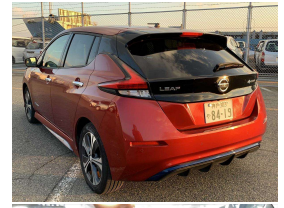

2017 Nissan LEAF G 40kWh Pro Pilot, 360 Camera

VEHICLE INFORMATION

Cash Price

Includes GST
Excludes on-road costs of \$500

\$17,990

Finance may be available on this vehicle. Ask one of our friendly staff for more information.

MARAC

Gain peace of mind with Mechanical Breakdown Insurance. Ask us how.

Body
5 door, Hatchback

Odometer
53,681 km

Engine
0 cc

Fuel Type
Electric

Transmission
Auto

Wheels
17.0000"

VIN
-

Reg No.
-

Ext Colour
Cayenne Red

History
-

Seats
5 seats, Cloth

Interior
Black

Audio
-

Stock ID
5827