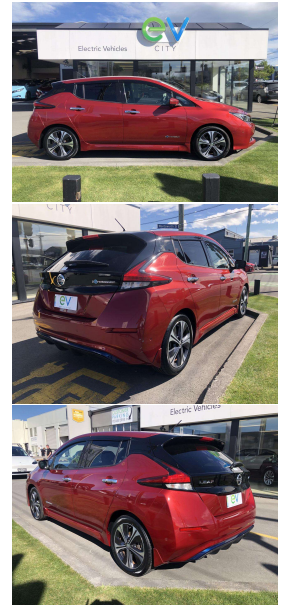

# 2018 Nissan LEAF X 40kWh with Pro Pilot

Body  
5 door, Hatchback

Odometer  
36,584 km

Engine  
0 cc, Electric

Fuel Type  
Electric

Transmission  
Auto

Wheels  
17.0000"

VIN  
7AT0DH8KX24011272

Reg No.

-

Ext Colour  
Cayenne Red

History

-

Seats  
5 seats, Cloth

Interior  
Black

Audio

-