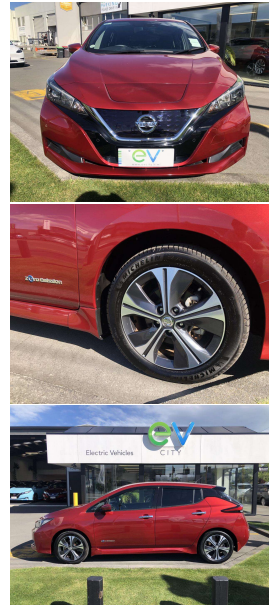

# 2018 Nissan LEAF X 40kWh with Pro Pilot

-

Ext Colour  
Cayenne Red

History

-

Seats  
5 seats, Cloth

Interior  
Black

Audio

-