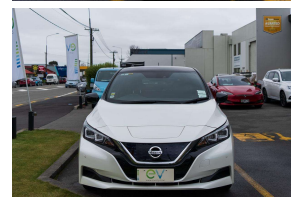

2018 Nissan LEAF X 40kWh With Pro Pilot !

VEHICLE INFORMATION

Cash Price

Includes GST
Excludes on-road costs of \$500

\$17,990

Finance may be available on this vehicle.

Ask one of our friendly staff for more information.

MARAC

Gain peace of mind with Mechanical Breakdown Insurance. Ask us how.

Body

5 door, Hatchback

Odometer

63,749 km

Engine

0 cc

Fuel Type

Electric

Transmission

Auto

Wheels

17.0000"

VIN

-