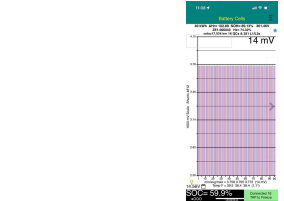

# 2017 Nissan LEAF G 40kWh Pro Pilot