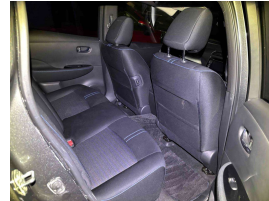

# 2017 Nissan LEAF G 40kWh Pro Pilot

Seats  
5 seats, Cloth

Interior  
Black

Audio  
-

Stock ID  
5806

### Interior Features

- » Heated Seats
- » Smart Key