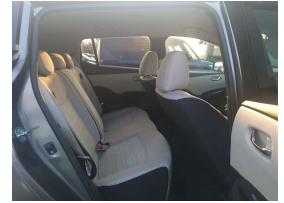

2020 Nissan LEAF X E+62kWh Pro Pilot

VEHICLE INFORMATION

Cash Price

Includes GST
Excludes on-road costs of $500

$27,990

Finance may be available on this vehicle. Ask one of our friendly staff for more information.

MARAC

Gain peace of mind with Mechanical Breakdown Insurance. Ask us how.

Body

5 door, Hatchback

Odometer

56,240 km

Engine

0 cc

Fuel Type

Electric

Transmission

Auto

Wheels

17.0000"

VIN

7AT0DH8KX25096383

Reg No.

-

Ext Colour

Metallic Slate

History

-

Seats

5 seats, Cloth

Interior

Sand

Audio

-

Stock ID

5819

Exterior Features

Interior Features

» Heated Seats

Mechanical Features

» Cruise Control

» ESC