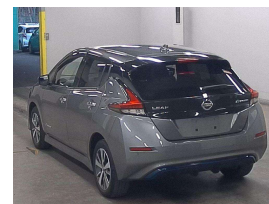

2020 Nissan LEAF X E+62kWh Pro Pilot

VEHICLE INFORMATION

Cash Price

Includes GST
Excludes on-road costs of \$500

\$27,990

Finance may be available on this vehicle.

Ask one of our friendly staff for more information.

Gain peace of mind with Mechanical Breakdown Insurance. Ask us how.

Body
5 door, Hatchback

Odometer
56,240 km

Engine
0 cc

Fuel Type
Electric

Transmission
Auto

Wheels
17.0000"

VIN
-

Reg No.

-

Ext Colour
Metallic Slate

History

-

Seats
5 seats, Cloth

Interior
Sand

Audio