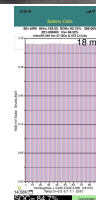

2020 Nissan LEAF X E+62kWh Pro Pilot

VEHICLE INFORMATION

Cash Price

Includes GST
Excludes on-road costs of \$500

\$27,990

Finance may be available on this vehicle.

Ask one of our friendly staff for more information.

Gain peace of mind with Mechanical Breakdown Insurance. Ask us how.

Body
5 door, Hatchback

Odometer
56,240 km

Engine
0 cc

Fuel Type
Electric

Transmission
Auto

Wheels
17.0000"

VIN
-