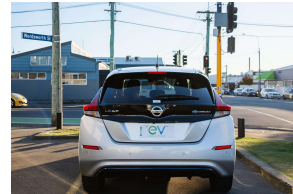

2019 Nissan LEAF X 40kWh with Pro Pilot

VEHICLE INFORMATION

Cash Price

Includes GST
Excludes on-road costs of \$500

\$17,990

Finance may be available on this vehicle. Ask one of our friendly staff for more information.

MARAC

Gain peace of mind with Mechanical Breakdown Insurance. Ask us how.

Body

5 door, Hatchback

Odometer

36,350 km

Engine

0 cc