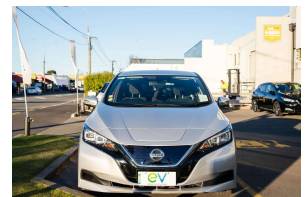

2019 Nissan LEAF X 40kWh with Pro Pilot

VEHICLE INFORMATION

Cash Price

Includes GST
Excludes on-road costs of \$500

\$17,990

Finance may be available on this vehicle. Ask one of our friendly staff for more information.

MARAC

Gain peace of mind with Mechanical Breakdown Insurance. Ask us how.

Body

5 door, Hatchback

Odometer

36,350 km

Engine

0 cc