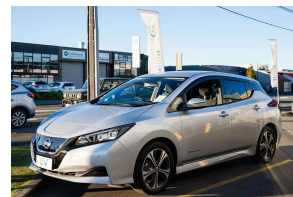

2019 Nissan LEAF X 40kWh with Pro Pilot

VEHICLE INFORMATION

Cash Price

Includes GST
Excludes on-road costs of \$500

\$17,990

Finance may be available on this vehicle. Ask one of our friendly staff for more information.

MARAC

Gain peace of mind with Mechanical Breakdown Insurance. Ask us how.

Body

5 door, Hatchback

Odometer

36,350 km

Engine

0 cc

Fuel Type

Electric

Transmission

Auto

Wheels

17.0000"

VIN

7AT0DH8KX24053311