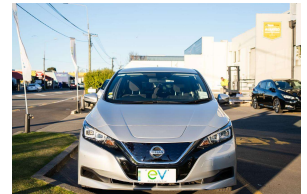

# 2019 Nissan LEAF X 40kWh with Pro Pilot