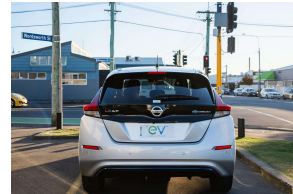

# 2019 Nissan LEAF X 40kWh with Pro Pilot