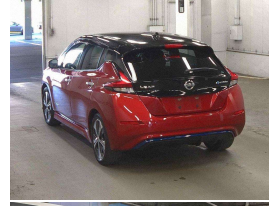

# 2017 Nissan LEAF G 40kWh Pro Pilot, 360 Camera

### Body

5 door, Hatchback