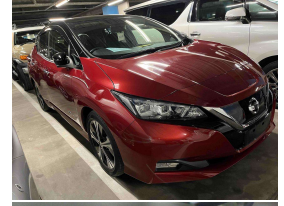

# 2017 Nissan LEAF G 40kWh Pro Pilot, 360 Camera