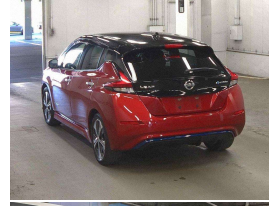

# 2017 Nissan LEAF G 40kWh Pro Pilot, 360 Camera

# \$18,990

Finance may be available on this vehicle.  
Ask one of our friendly staff for more information.

Gain peace of mind with Mechanical Breakdown Insurance. Ask us how.

Body  
5 door, Hatchback

Odometer  
57,813 km