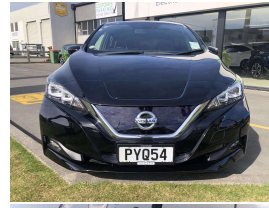

2017 Nissan LEAF X 40kWh

VEHICLE INFORMATION

Cash Price

Includes GST
Excludes on-road costs of \$200

\$16,990

Finance may be available on this vehicle. Ask one of our friendly staff for more information.

MARAC

Gain peace of mind with Mechanical Breakdown Insurance. Ask us how.

Body
5 door, Hatchback

Odometer
54,234 km

Engine
0 cc, Electric

Fuel Type
Electric

Transmission
Auto, Front Wheel

Wheels
17.0000"

VIN
7AT0DH8KX22008126

Reg No.
PYQ54

Ext Colour
Super Black

History
Ex-Overseas, 2 owners

Seats
5 seats, Cloth

Interior
Black

Audio
-

Stock ID
5609

Exterior Features