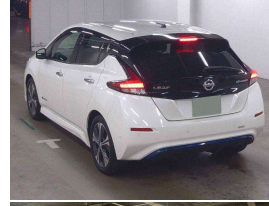

2018 Nissan LEAF G 40kWh Pro Pilot, 360 Camera

VEHICLE INFORMATION

Cash Price

Includes GST
Excludes on-road costs of \$500

\$17,990

Finance may be available on this vehicle. Ask one of our friendly staff for more information.

MARAC

Gain peace of mind with Mechanical Breakdown Insurance. Ask us how.

Body
5 door, Hatchback

Odometer
61,666 km

Engine
0 cc

Fuel Type
Electric

Transmission
Auto

Wheels
17.0000"

VIN
7AT0DH8KX25012522

Reg No.
-

Ext Colour
Glacier Pearl

History
-

Seats
5 seats, Cloth

Interior
Black

Audio
-

Stock ID
5776