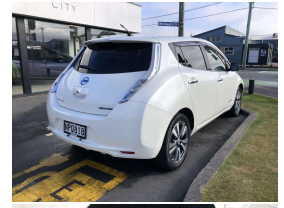

2013 Nissan LEAF G 24kWh

VEHICLE INFORMATION

Cash Price

Includes GST
Excludes on-road costs of \$200

\$5,990

Finance may be available on this vehicle. Ask one of our friendly staff for more information.

Gain peace of mind with Mechanical Breakdown Insurance. Ask us how.

Body

5 door, Hatchback

Odometer

89,413 km

Engine

0 cc, Electric

Fuel Type

Electric