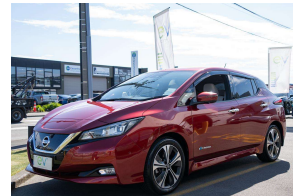

2018 Nissan LEAF G 40kWh Pro Pilot, 360 Camera

VEHICLE INFORMATION

Cash Price

Includes GST
Excludes on-road costs of \$500

\$19,990

Finance may be available on this vehicle. Ask one of our friendly staff for more information.

MARAC

Gain peace of mind with Mechanical Breakdown Insurance. Ask us how.

Body

5 door, Hatchback

Odometer

18,874 km

Engine

0 cc