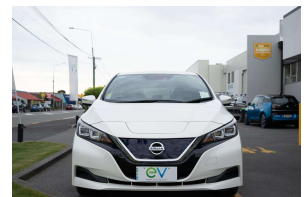

2017 Nissan LEAF X 40kWh

VEHICLE INFORMATION

Cash Price

Includes GST
Excludes on-road costs of \$500

\$18,990

Finance may be available on this vehicle. Ask one of our friendly staff for more information.

Gain peace of mind with Mechanical Breakdown Insurance. Ask us how.