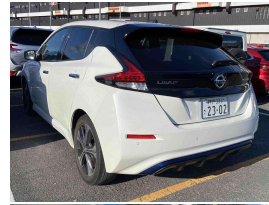

# 2018 Nissan LEAF X 40kWh with ProPilot, Leather