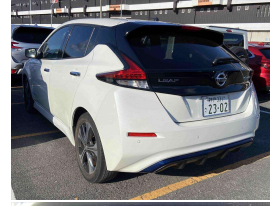

# 2018 Nissan LEAF X 40kWh with ProPilot, Leather