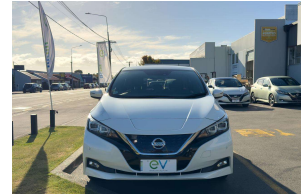

2018 Nissan LEAF X 40kWh With Pro Pilot

VEHICLE INFORMATION

Cash Price

Includes GST
Excludes on-road costs of \$500

\$17,990

Finance may be available on this vehicle. Ask one of our friendly staff for more information.

MARAC

Gain peace of mind with Mechanical Breakdown Insurance. Ask us how.

Body

5 door, Hatchback

Odometer

44,357 km

Engine

0 cc