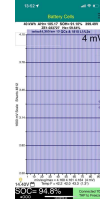

# 2018 Nissan LEAF X 40kWh With Pro Pilot

**EV from EV City**

Now get a dedicated EV power plan for your home.

Talk to the EV City team to learn more.