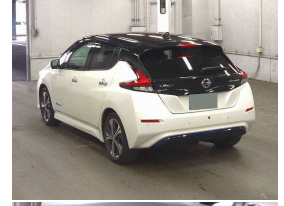

2020 Nissan LEAF X 40kWh With Pro Pilot, 360

VEHICLE INFORMATION

Cash Price

Includes GST
Excludes on-road costs of \$500

\$19,990

Finance may be available on this vehicle. Ask one of our friendly staff for more information.

MARAC

Gain peace of mind with Mechanical Breakdown Insurance. Ask us how.

Body
5 door, Hatchback

Odometer
77,594 km

Engine
0 cc

Fuel Type
Electric

Transmission
Auto

Wheels
17.0000"