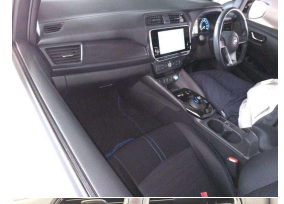

2020 Nissan LEAF X 40kWh With Pro Pilot, 360

VEHICLE INFORMATION

Cash Price

Includes GST
Excludes on-road costs of \$500

\$19,990

Finance may be available on this vehicle. Ask one of our friendly staff for more information.

MARAC

Gain peace of mind with Mechanical Breakdown Insurance. Ask us how.

Body
5 door, Hatchback

Odometer
77,594 km

Engine
0 cc

Fuel Type
Electric

Transmission
Auto

Wheels
17.0000"