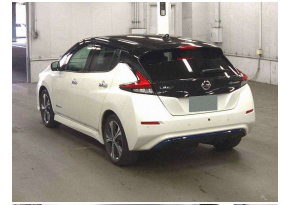

2020 Nissan LEAF X 40kWh With Pro Pilot, 360

VEHICLE INFORMATION

Cash Price

Includes GST
Excludes on-road costs of \$500

\$19,990

Finance may be available on this vehicle. Ask one of our friendly staff for more information.

Gain peace of mind with Mechanical Breakdown Insurance. Ask us how.

Body

5 door, Hatchback

Odometer

77,594 km

Engine

0 cc

Fuel Type