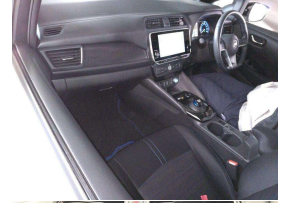

2020 Nissan LEAF X 40kWh With Pro Pilot, 360

VEHICLE INFORMATION

Cash Price

Includes GST
Excludes on-road costs of \$500

\$19,990

Finance may be available on this vehicle. Ask one of our friendly staff for more information.

Black

Audio

-

Stock ID

5816

Exterior Features

Interior Features

» Heated Seats