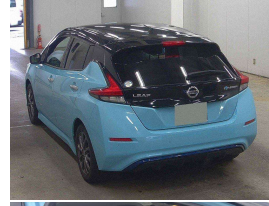

2019 Nissan LEAF X 40kWh with Pro Pilot

VEHICLE INFORMATION

Cash Price

Includes GST
Excludes on-road costs of \$500

\$17,990

Finance may be available on this vehicle. Ask one of our friendly staff for more information.

Gain peace of mind with Mechanical Breakdown Insurance. Ask us how.

Body
5 door, Hatchback

Odometer
77,326 km

Engine
0 cc

Fuel Type
Electric

Transmission
Auto

Wheels
17.0000"

VIN
-

Reg No.
-

Ext Colour
China Blue

History
-

Seats
5 seats, Cloth

Interior
Black

Audio
-

Stock ID
5729

Exterior Features