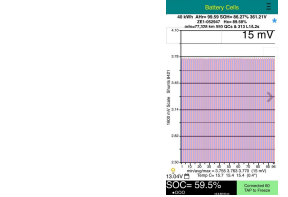

2019 Nissan LEAF X 40kWh with Pro Pilot

VEHICLE INFORMATION

Cash Price

Includes GST
Excludes on-road costs of $500

$17,990

Finance may be available on this vehicle. Ask one of our friendly staff for more information.

Gain peace of mind with Mechanical Breakdown Insurance. Ask us how.

Body
5 door, Hatchback

Odometer
77,326 km

Engine
0 cc

Fuel Type
Electric

Transmission
Auto

Wheels
17.0000"

VIN
-

Reg No.
-

Ext Colour
China Blue

History
-

Seats
5 seats, Cloth

Interior
Black

Audio
-

Stock ID
5729

Exterior Features

Interior Features

» Heated Seats

Mechanical Features

» Cruise Control
» ESC