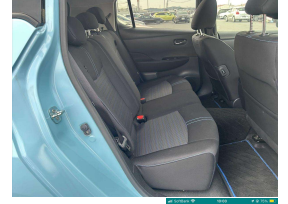

2019 Nissan LEAF X 40kWh with Pro Pilot

VEHICLE INFORMATION

Cash Price

Includes GST
Excludes on-road costs of $500

$17,990

Finance may be available on this vehicle. Ask one of our friendly staff for more information.

Gain peace of mind with Mechanical Breakdown Insurance. Ask us how.

Body
5 door, Hatchback

Odometer
77,326 km

Engine
0 cc

Fuel Type
Electric

Transmission
Auto

Wheels
17.0000"

VIN
-

Reg No.
-

Ext Colour
China Blue

History
-

Seats
5 seats, Cloth

Interior
Black

Audio
-

Stock ID
5729

Exterior Features

Interior Features

» Heated Seats

Mechanical Features

» Cruise Control
» ESC