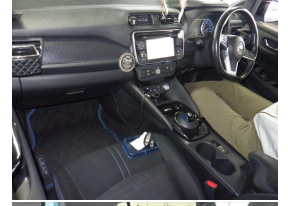

2019 Nissan LEAF X 40kWh with Pro Pilot

VEHICLE INFORMATION

Cash Price

Includes GST
Excludes on-road costs of \$500

\$17,990

Finance may be available on this vehicle. Ask one of our friendly staff for more information.

Gain peace of mind with Mechanical Breakdown Insurance. Ask us how.

Body
5 door, Hatchback

Odometer
77,326 km

Engine
0 cc

Fuel Type
Electric

Transmission
Auto

Wheels
17.0000"

VIN
-

Reg No.
-

Ext Colour
China Blue

History
-

Seats
5 seats, Cloth

Interior
Black

Audio
-

Stock ID
5729

Exterior Features