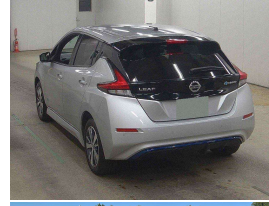

# 2020 Nissan LEAF X E+ 62kWh

Body  
5 door, Hatchback

Odometer  
14,869 km

Engine  
0 cc

Fuel Type  
Electric

Transmission  
Auto

Wheels  
17.0000"

VIN  
-

Reg No.  
-