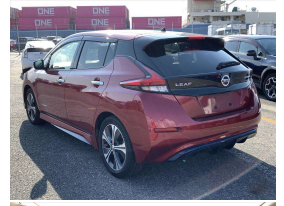

# 2018 Nissan LEAF X 40kWh with Pro Pilot