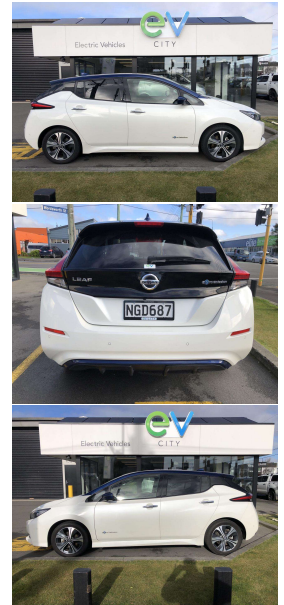

2020 Nissan LEAF G 40kWh Pro Pilot, 360 Camera

VEHICLE INFORMATION

Cash Price

Includes GST
Excludes on-road costs of \$500

\$19,990

Finance may be available on this vehicle. Ask one of our friendly staff for more information.

MARAC

Gain peace of mind with Mechanical Breakdown Insurance. Ask us how.

Body

5 door, Hatchback

Odometer

54,213 km

Engine

0 cc, Electric

Fuel Type

Electric

Transmission

Auto, Front Wheel

Wheels

17.0000"

VIN

7AT0DH8KX21090426