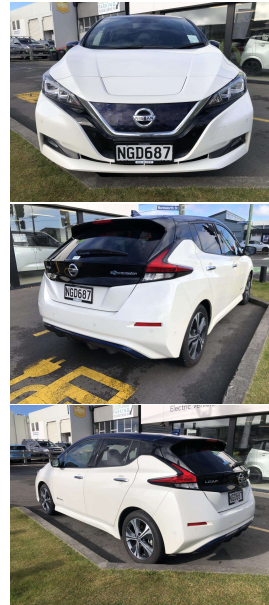

2020 Nissan LEAF G 40kWh Pro Pilot, 360 Camera

VEHICLE INFORMATION

Cash Price

Includes GST
Excludes on-road costs of \$500

\$19,990

Finance may be available on this vehicle. Ask one of our friendly staff for more information.

MARAC

Gain peace of mind with Mechanical Breakdown Insurance. Ask us how.

Body

5 door, Hatchback

Odometer

54,213 km

Engine

0 cc, Electric

Fuel Type

Electric

Transmission

Auto, Front Wheel

Wheels

17.0000"

VIN

7AT0DH8KX21090426