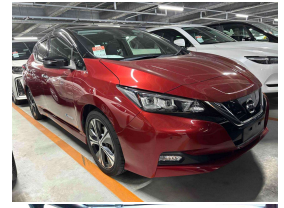

# 2018 Nissan LEAF X 40kWh with Pro Pilot