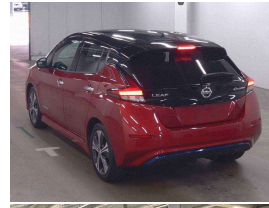

# 2018 Nissan LEAF X 40kWh with Pro Pilot