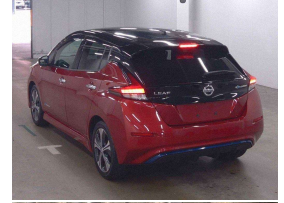

2018 Nissan LEAF X 40kWh

VEHICLE INFORMATION

Cash Price

Includes GST
Excludes on-road costs of \$500

\$16,990

Finance may be available on this vehicle. Ask one of our friendly staff for more information.

MARAC

Gain peace of mind with Mechanical Breakdown Insurance. Ask us how.

Body

5 door, Hatchback

Odometer

60,237 km

Engine

0 cc

Fuel Type