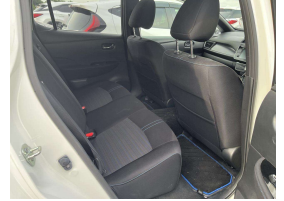

2019 Nissan LEAF X 40kWh with Pro Pilot

VEHICLE INFORMATION

Cash Price

Includes GST
Excludes on-road costs of $500

$17,990

Finance may be available on this vehicle. Ask one of our friendly staff for more information.

MARAC

Gain peace of mind with Mechanical Breakdown Insurance. Ask us how.

Body
5 door, Hatchback

Odometer
42,500 km

Engine
0 cc

Fuel Type
Electric

Transmission
Auto

Wheels
17.0000"

VIN
7AT0DH8KX24033922

Reg No.
-

Ext Colour
Glacier Pearl

History
-

Seats
5 seats, Cloth

Interior
Black

Audio
-

Stock ID
5560