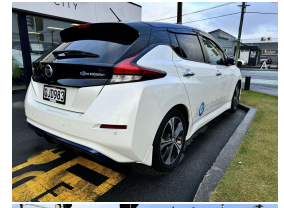

2018 Nissan LEAF X 40kWh With Pro Pilot !

VEHICLE INFORMATION

Cash Price
Includes GST
Excludes on-road costs of \$200

\$19,990

Finance may be available on this vehicle.
Ask one of our friendly staff for more information.

MARAC

 Gain peace of mind with Mechanical Breakdown Insurance. Ask us how.

Body
5 door, Hatchback

Odometer
53,783 km

Engine
0 cc

Fuel Type
Electric

Transmission
Auto

Wheels
17.0000"