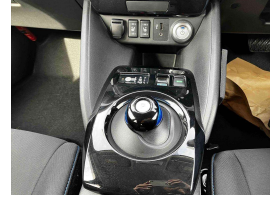

2019 Nissan LEAF X 40kWh With Pro Pilot, 360

VEHICLE INFORMATION

Cash Price

Includes GST
Excludes on-road costs of \$500

\$17,990

Finance may be available on this vehicle. Ask one of our friendly staff for more information.

MARAC

Gain peace of mind with Mechanical Breakdown Insurance. Ask us how.

Body
5 door, Hatchback

Odometer
54,520 km

Engine
0 cc

Fuel Type
Electric

Transmission
Auto

Wheels
17.0000"