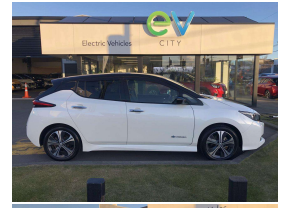

2018 Nissan LEAF X 40kWh With Pro Pilot

VEHICLE INFORMATION

Cash Price

Includes GST
Excludes on-road costs of \$500

\$18,990

Finance may be available on this vehicle. Ask one of our friendly staff for more information.

MARAC

Gain peace of mind with Mechanical Breakdown Insurance. Ask us how.

Body
5 door, Hatchback

Odometer
74,324 km

Engine
0 cc

Fuel Type
Electric

Transmission
Auto

Wheels
17.0000"