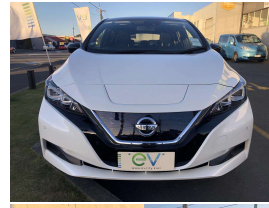

2018 Nissan LEAF X 40kWh With Pro Pilot

VEHICLE INFORMATION

Cash Price

Includes GST
Excludes on-road costs of \$500

\$18,990

Finance may be available on this vehicle. Ask one of our friendly staff for more information.

MARAC

Gain peace of mind with Mechanical Breakdown Insurance. Ask us how.

Body
5 door, Hatchback

Odometer
74,324 km

Engine
0 cc

Fuel Type
Electric

Transmission
Auto

Wheels
17.0000"