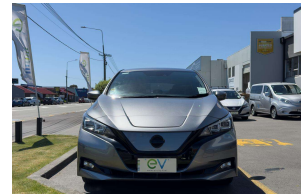

2019 Nissan LEAF X 40kWh with Pro Pilot

VEHICLE INFORMATION

Cash Price

Includes GST
Excludes on-road costs of \$500

\$21,990

Finance may be available on this vehicle. Ask one of our friendly staff for more information.

Gain peace of mind with Mechanical Breakdown Insurance. Ask us how.

Body
5 door, Hatchback

Odometer
39,329 km

Engine
0 cc

Fuel Type
Electric

Transmission
Auto

Wheels
17.0000"

VIN
7AT0DH8KX24030491