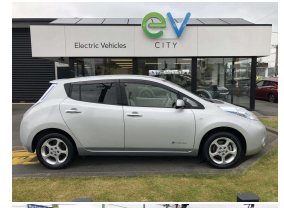

2012 Nissan LEAF G 24kWh

VEHICLE INFORMATION

Cash Price

Includes GST
Excludes on-road costs of \$200

\$4,990

Finance may be available on this vehicle. Ask one of our friendly staff for more information.

Gain peace of mind with Mechanical Breakdown Insurance. Ask us how.

Body
5 door, Hatchback

Odometer
67,754 km

Engine
0 cc, Electric

Fuel Type
Electric

Transmission
Auto, Front Wheel

Wheels
16.0000"

VIN
7AT0DH8KX18015135

Reg No.
LNH797

Ext Colour
Brilliant Silver

History
Ex-Overseas, 1 owner

Seats
5 seats, Cloth

Interior
Sand

Audio
-

Stock ID
5599

Exterior Features

Interior Features