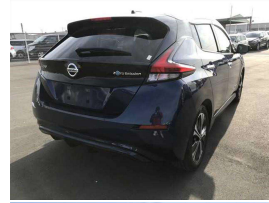

2019 Nissan LEAF X 40kWh With Pro Pilot

VEHICLE INFORMATION

Cash Price

Includes GST
Excludes on-road costs of \$500

\$19,990

Finance may be available on this vehicle. Ask one of our friendly staff for more information.

MARAC

Gain peace of mind with Mechanical Breakdown Insurance. Ask us how.

Body
5 door, Hatchback

Odometer
31,644 km

Engine
0 cc

Fuel Type
Electric

Transmission
Auto

Wheels
17.0000"

VIN
7AT0DH8KX24066029

Reg No.
-

Ext Colour
Blue Accent

History
-

Seats
5 seats, Cloth

Interior
Black

Audio
-

Stock ID
5527