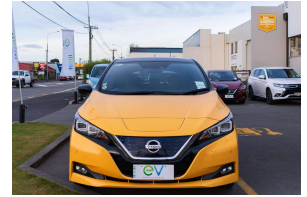

# 2019 Nissan LEAF X 40kWh With Pro Pilot