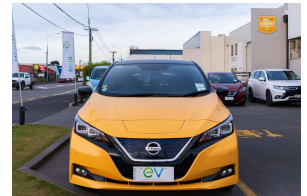

# 2019 Nissan LEAF X 40kWh With Pro Pilot