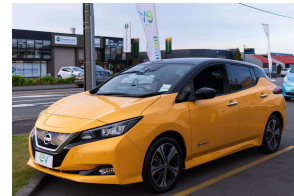

# 2019 Nissan LEAF X 40kWh With Pro Pilot