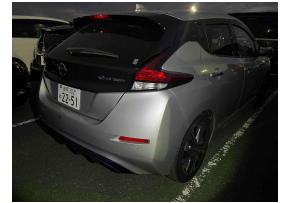

# 2020 Nissan LEAF X 40kWh With Pro Pilot, 360

Body  
5 door, Hatchback

Odometer  
14,999 km

Engine  
0 cc

Fuel Type  
Electric

Transmission  
Auto

Wheels  
17.0000"

VIN  
-

Reg No.  
-