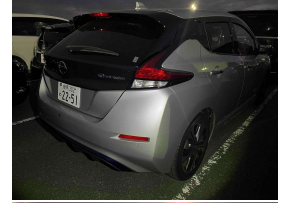

# 2020 Nissan LEAF X 40kWh With Pro Pilot, 360