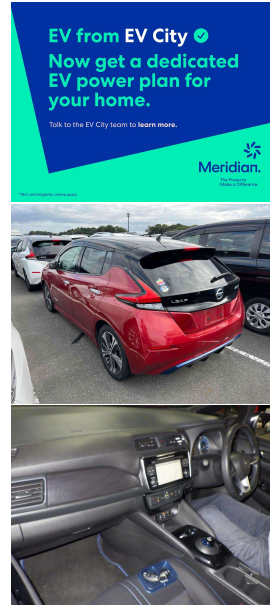

2019 Nissan LEAF G 40kWh Pro Pilot

VEHICLE INFORMATION

Cash Price

Includes GST
Excludes on-road costs of \$500

\$21,990

Finance may be available on this vehicle. Ask one of our friendly staff for more information.

MARAC

Gain peace of mind with Mechanical Breakdown Insurance. Ask us how.

Body

5 door, Hatchback

Odometer

20,138 km

Engine

0 cc