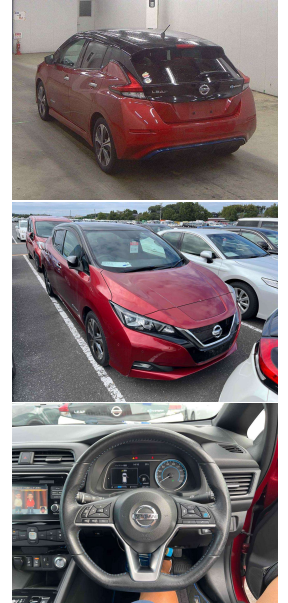

2019 Nissan LEAF G 40kWh Pro Pilot

VEHICLE INFORMATION

Cash Price

Includes GST
Excludes on-road costs of \$500

\$21,990

Finance may be available on this vehicle. Ask one of our friendly staff for more information.

MARAC

Gain peace of mind with Mechanical Breakdown Insurance. Ask us how.

Body

5 door, Hatchback

Odometer

20,138 km

Engine

0 cc

Fuel Type

Electric

Transmission

Auto

Wheels

6.0000"

VIN

-

Reg No.

-

Ext Colour

Cayenne Red

History

-

Seats

5 seats, Cloth